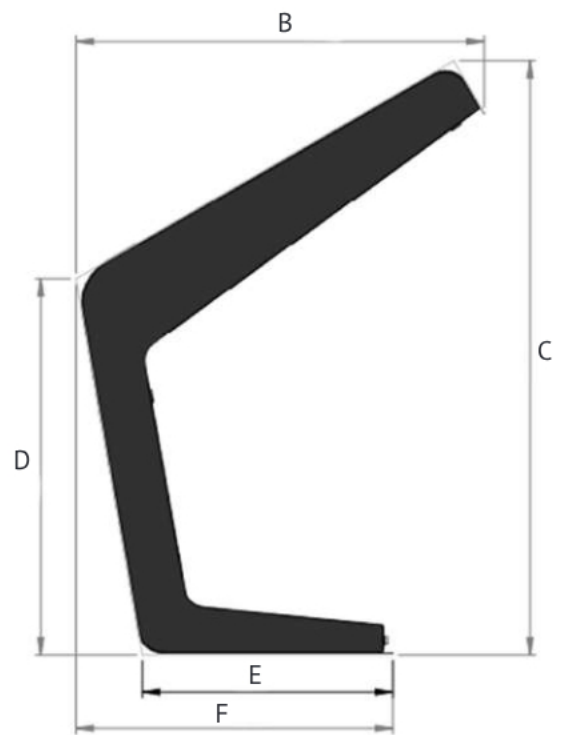

24/7 Commercial Use

A commercial grade panel, with a lifespan of 50.000 hours and high quality components ensure that this display can be in constant use 24/7.

Dimension (mm)

Size	Model Name	A	B	C	D	E	F
32"	K32SN	925	673	1135	786	554	692
43"	K43SN	1164	800	1190	786	523	662
49"	K49SN	1304	852	1242	786	523	662