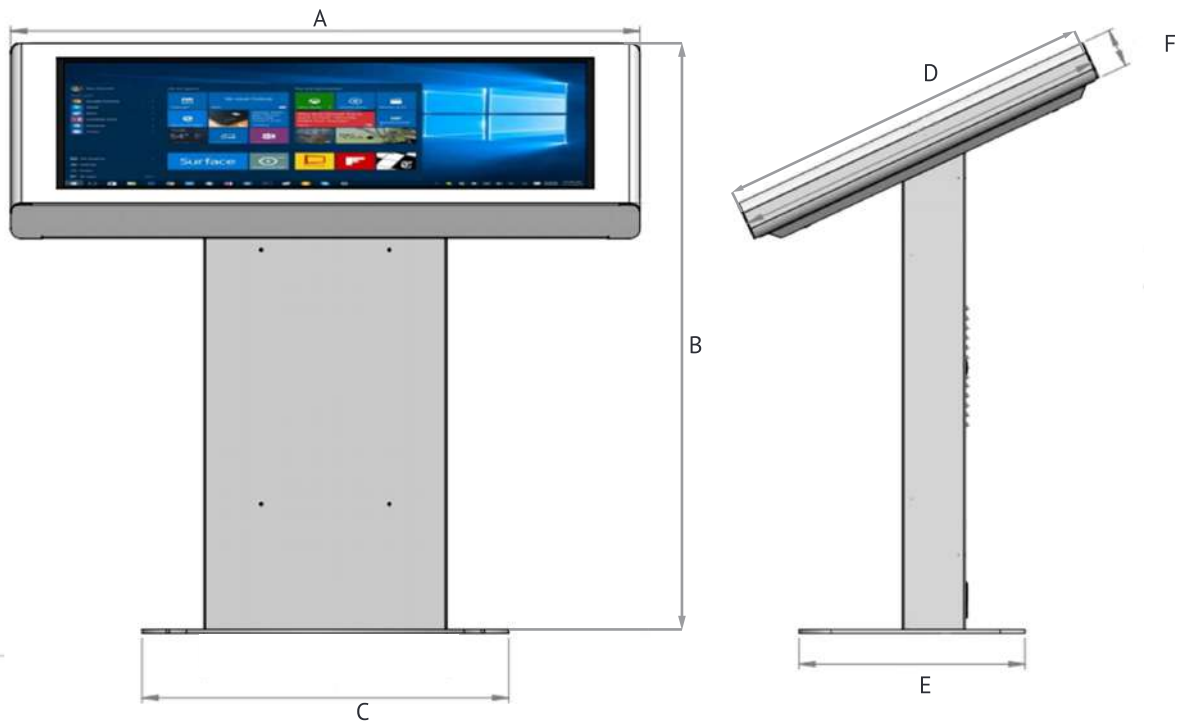

Dimension (mm)

SKU	Size	A	B	C	D	E
M2.4406206105000-32	32"	835	1153	606	528	450
M2.4406206105000-43	43"	1098	1183	655	663	465
M2.4406206105000-49	49"	1296	1169	755	783	465
M2.4406206105000-55	55"	1405	1169	700	841	700