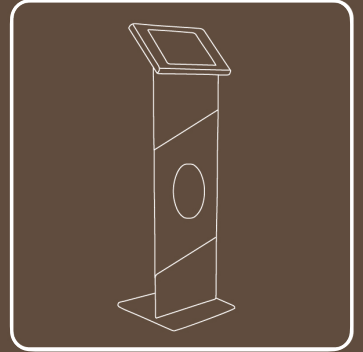

CIELO

BRAVOUR
STAND OUT & IMPRESS

CIELO

BRAVOUR
STAND OUT & IMPRESS

Impressions

Cielo

In each auditorium, conference center, high school, hotel and university one uses a lectern. Bravour® has the largest range of lecterns of Europe, in all thinkable designs. From classic to ultra modern. Let us pay special attention to an lift powered lectern design "Cielo", where Classic meets Trendy.

Usable for everybody

Because the integrated electronic lift system, all people can use the lectern during their presentation. Tall people, children and also disabled people. The height can be adjusted from 600 mm till 1200 mm. Beauty at its best.

Dimensions:

L*W*H 400 mm *400mm* 600/1200mm

Material: Steel ral 9006 finished with sand blasted Acrylaat journal and panels

Also available with Wooden journal and panels.

Standard on castors

USP's

Slick but distinguished design