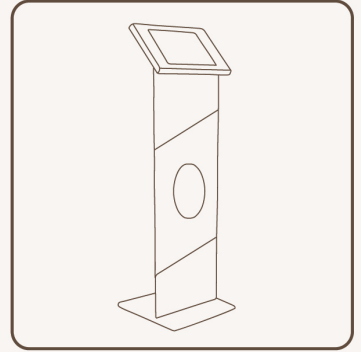

CIELO

BRAVOUR
STAND OUT & IMPRESS

CIELO

BRAVOUR
STAND OUT & IMPRESS

Impressions

Cielo

In each auditorium, conference center, high school, hotel and university one uses a lectern. Bravour® has the largest range of lecterns of Europe, in all thinkable designs. From classic to ultra modern. Let us pay special attention to an lift powered lectern design "Cielo", where Classic meets Trendy.

Usable for everybody

Because the integrated electronic lift system, all people can use the lectern during their presentation. Tall people, children and also disabled people. The height can be adjusted from 600 mm till 1200 mm. Beauty at its best.

Dimensions:

L*W*H 400 mm *400mm* 600/1200mm

Material: Steel ral 9006 finished with sand blasted Acrylaat journal and panels

Also available with Wooden journal and panels.

Standard on castors

USP's

Slick but distinguished design

Metal combined with acrylic

Lift activated

Maximum expandable

Extra glass tray as standard

Stable, robust and durable

EAN number 4406216495009 € 1995,00

Cielo lift powered lectern

Frosted glass