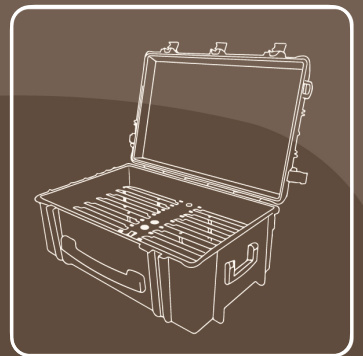

CIELO

BRAVOUR
STAND OUT & IMPRESS

CIELO

BRAVOUR
STAND OUT & IMPRESS

Impressions

Cielo

In each auditorium, conference center, high school, hotel and university one uses a lectern. Bravour® has the largest range of lecterns of Europe, in all thinkable designs. From classic to ultra modern. Let us pay special attention to an lift powered lectern design "Cielo", where Classic meets Trendy.

Usable for everybody

Because the integrated electronic lift system, all people can use the lectern during their presentation. Tall people, children and also disabled people. The height can be adjusted from 600 mm till 1200 mm. Beauty at its best.