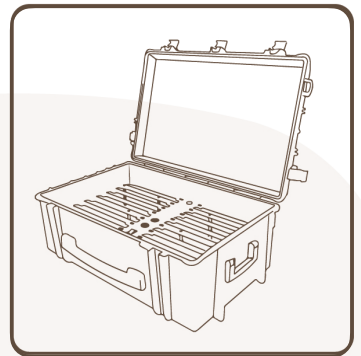

CIELO

BRAVOUR
STAND OUT & IMPRESS

CIELO

BRAVOUR
STAND OUT & IMPRESS

Impressions

Cielo

In each auditorium, conference center, high school, hotel and university one uses a lectern. Bravour® has the largest range of lecterns of Europe, in all thinkable designs. From classic to ultra modern. Let us pay special attention to an lift powered lectern design "Cielo", where Classic meets Trendy.

Usable for everybody

Because the integrated electronic lift system, all people can use the lectern during their presentation. Tall people, children and also disabled people. The height can be adjusted from 600 mm till 1200 mm. Beauty at its best.